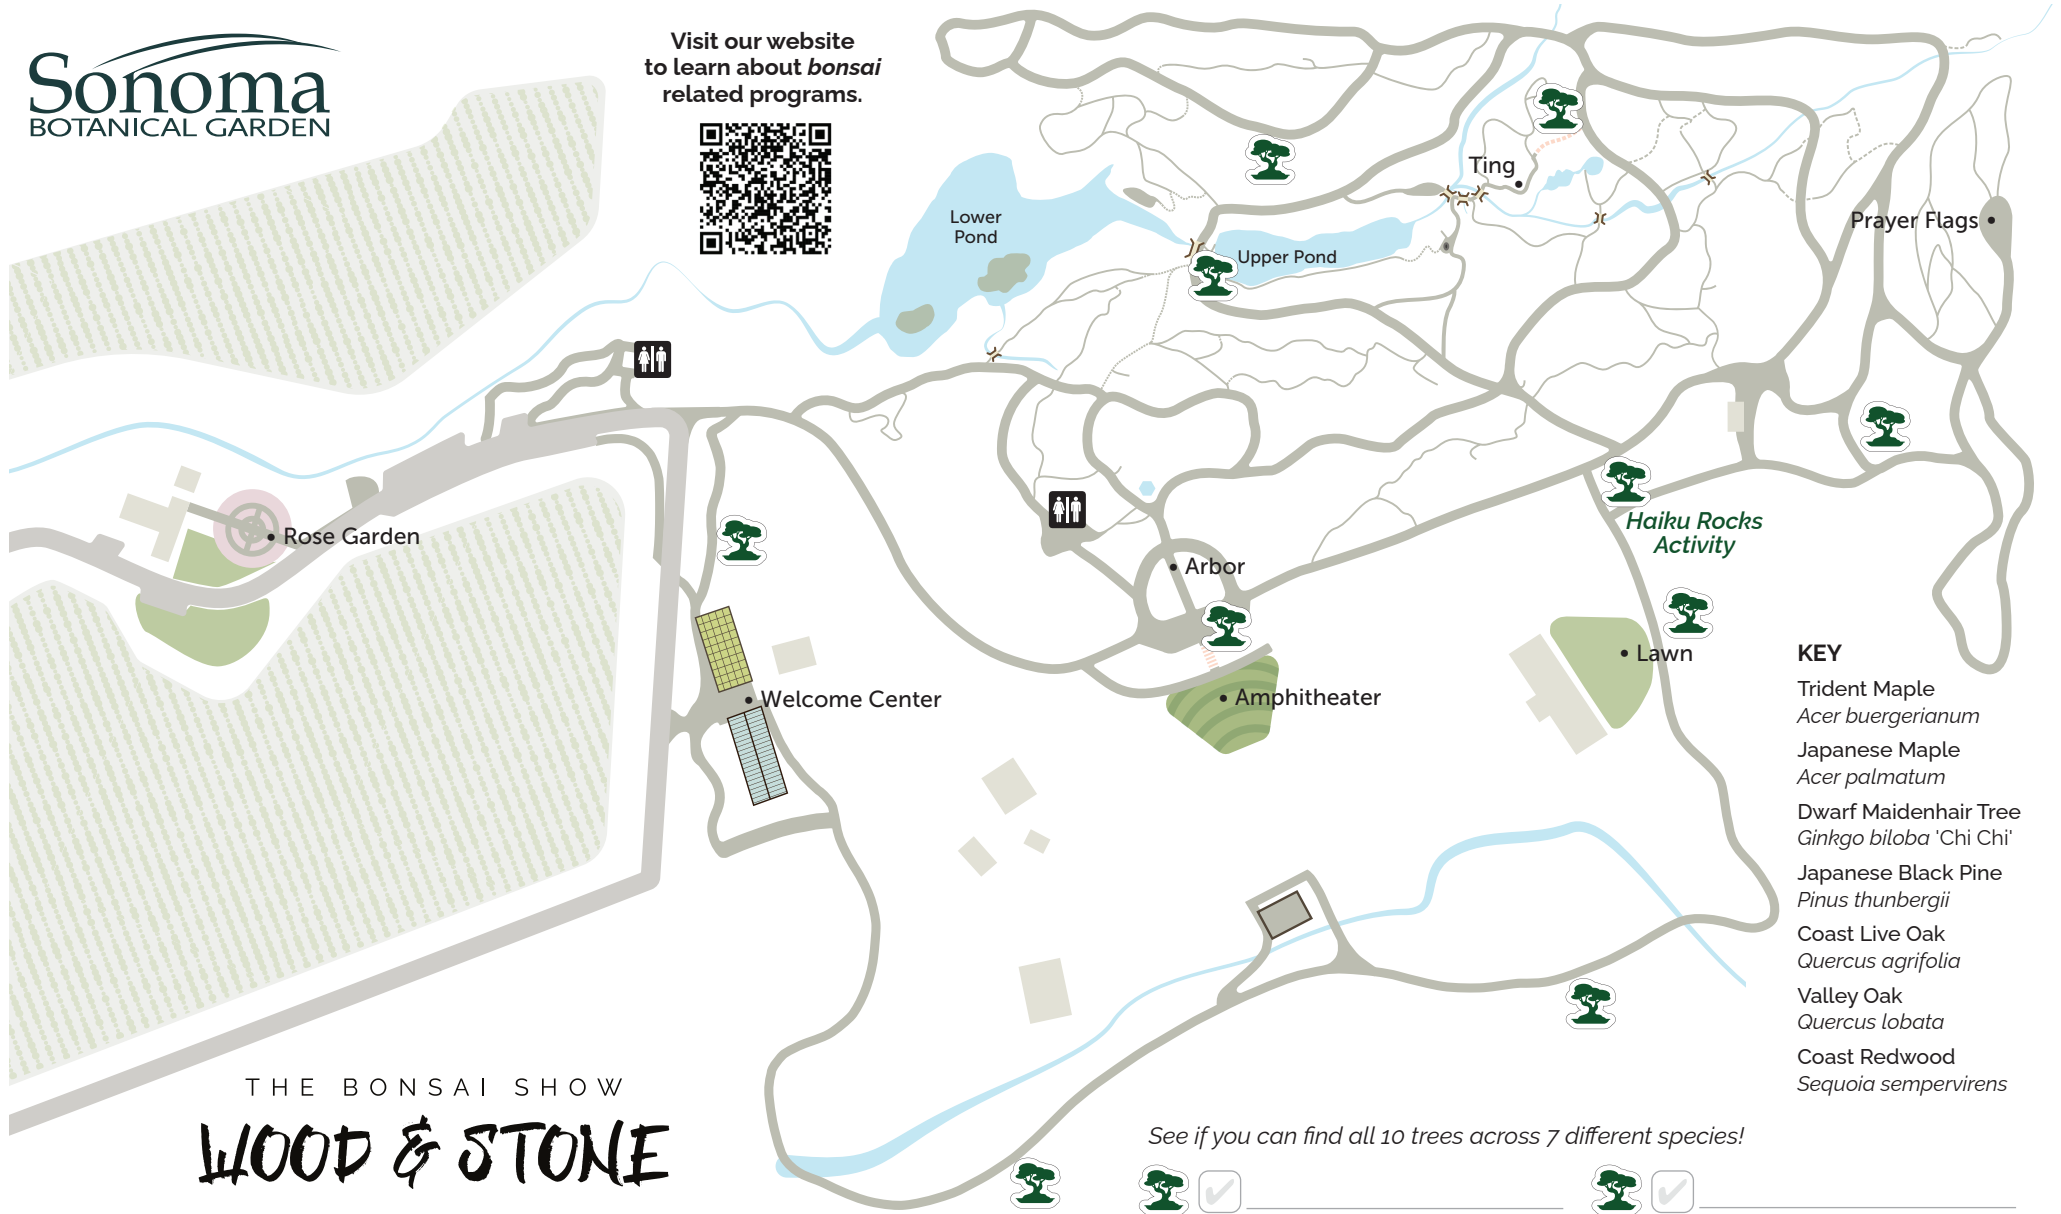

Visit our website
to learn about *bonsai*
related programs.

- KEY**
- Trident Maple
Acer buergerianum
 - Japanese Maple
Acer palmatum
 - Dwarf Maidenhair Tree
Ginkgo biloba 'Chi Chi'
 - Japanese Black Pine
Pinus thunbergii
 - Coast Live Oak
Quercus agrifolia
 - Valley Oak
Quercus lobata
 - Coast Redwood
Sequoia sempervirens

THE BONSAI SHOW

WOOD & STONE

From Mini to Mighty

Explore our winter Garden to find full-sized versions of *bonsai* miniatures. Write down their names from the labels and return to the Shop for a prize.

Please note that many trees are now defoliated for the season, revealing their winter silhouettes. Take a moment to appreciate the sculptural forms and intricate bark textures they display during this time.

See if you can find all 10 trees across 7 different species!

	<input type="checkbox"/>	_____		<input type="checkbox"/>	_____
	<input type="checkbox"/>	_____		<input type="checkbox"/>	_____
	<input type="checkbox"/>	_____		<input type="checkbox"/>	_____
	<input type="checkbox"/>	_____		<input type="checkbox"/>	_____
	<input type="checkbox"/>	_____		<input type="checkbox"/>	_____
	<input type="checkbox"/>	_____		<input type="checkbox"/>	_____
	<input type="checkbox"/>	_____		<input type="checkbox"/>	_____

TREE TOUR MAP